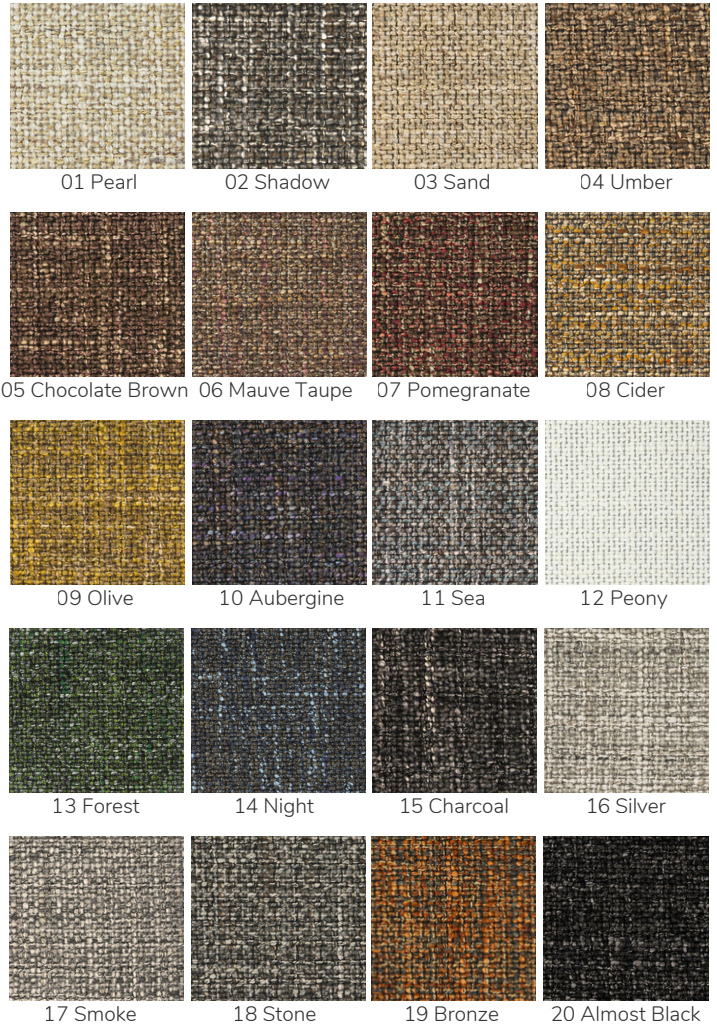

TANGRA

Multicolor Texture

Item# 10114

Content: 52% Acrylic 42% Polyester

6% Cotton

Martindale: 80,000

Width: 55.12 in (140 cm)

Weight: 35.5 oz/ly (1100 gr/lm)

Application: Upholstery

Features: Passes USA CAL 117

Color Fastness (to light): >4/5

Wash at max 30C, mild process

Do not bleach

Dry clean, petroleum solvent only, mild process

Iron at max 110C, without steam