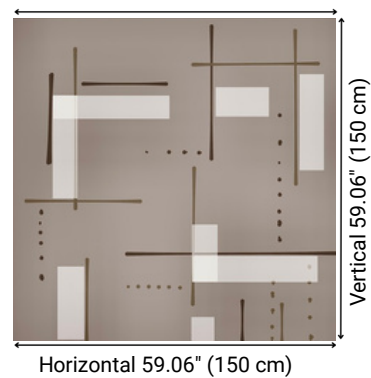

# MONDRIAN

---

**Artistic Linen Curtain**

Item# 13115

**Content:** 100% Linen

**Width:** 59.06 in (150 cm)

**Weight:** 10.31 oz/ly (320 gr/lm)

**Application:** Drapery

**CFA:** not available

**Minimum order:** 2 yards

**Color Fastness (to light):** 5

01 Pearl

02 Taupe

Note: The printing of this fabric is finished by hand; irregularities in the pattern are an intrinsic characteristic that enhance its beauty