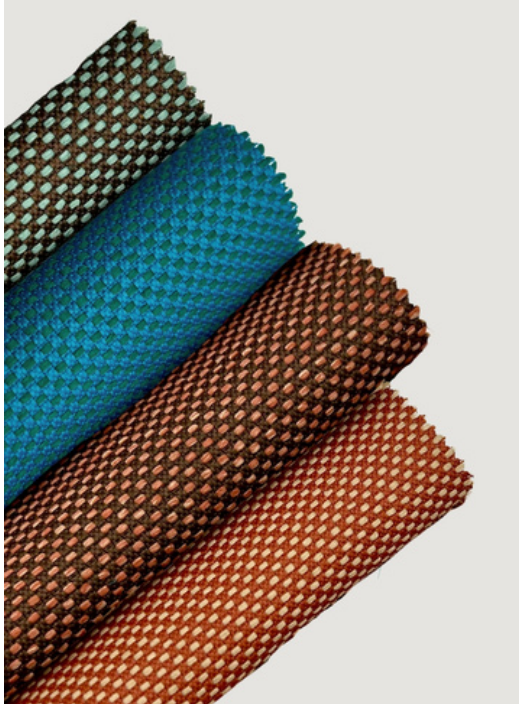

MAESTRALE

Fire Retardant Outdoor Indoor Fabric

Item# 11104

Content: 100% Polyester Recycled

Martindale: 100,000

Width: 57.09 in (145 cm)

Weight: 18.05 oz/ly (560 gr/lm)

Application: Upholstery, Drapery

Features: Water-Repellent Finish

Passes CAL 117

CFA: available

Minimum order: 2 yards

Color Fastness (to light): 7

01 White

02 Cappuccino

03 Chestnut

04 Gemstone

05 Jacobean

06 Tan

07 Azurite

08 Briarsmoke

09 Walnut

10 Carnelian

11 Copper

12 Rose

13 Sky

14 Skobeloff

15 Jungle

16 Seaweed

17 Lawn

18 Tropical

19 Cloud