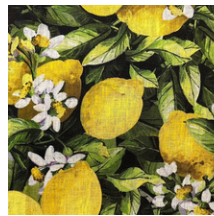

LIMONCELLO

Linen Print

01 Joy

Item# 10107

Content: 100% Linen

Martindale: 10,000

Width: 55.12 in (140 cm)

Weight: 11.28 oz/ly (350 gr/lm)

Horizontal repeat: 55.12 in (140 cm)

Vertical repeat: 29.13 in (74 cm)

Repeat type: Straight

Application: Drapery

Note: A panel version (lemon tree in a vase) is available for purchase separately

CFA: Not available