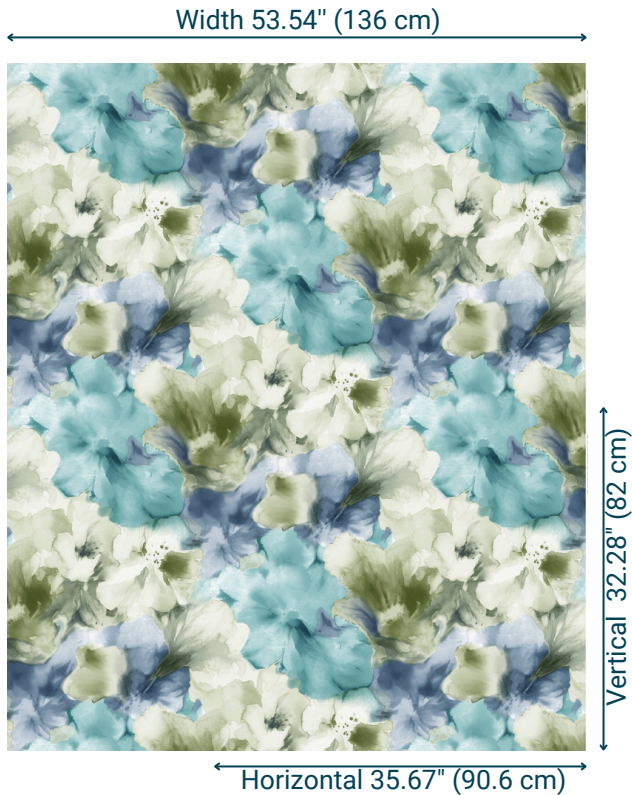

HIBISCUS

01 Aquamarine

02 Autumn

03 Arctic

04 Rust

Cotton poplin print

Item# 10013

Content: 100% Cotton

Width: 53.54 in (136 cm)

Weight: 9.19 oz/ly (285 gr/lm)

Horizontal repeat: 35.67 in (90.6 cm)

Vertical repeat: 32.28 in (82 cm)

Repeat type: Half drop

Application: Drapery

CFA: Not available

Minimum order: 2 yards