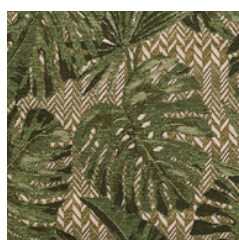

GARDA

Vertical 30.12" (76.5 cm)

Horizontal 28.35" (72 cm)

01 Pine

02 Sapphire

03 Abalone

10 Green

99 Beige

Outdoor/indoor tropical jacquard

Item# 11001

Content: 100%Polypropylene

Martindale: 40,000

Width: 56.69 in (144 cm)

Weight: 33.2 oz/ly (1029 gr/lm)

Horizontal repeat: 28.35 in (72 cm)

Vertical repeat: 30.12 in (76.5 cm)

Repeat type: Straight

Application: Upholstery

Features: Alta Stain-Repellent Finish,

Passes CAL 117

CFA: available

Minimum order: 2 yards

Color Fastness (to light): 7

Wash at max 30C, mild process