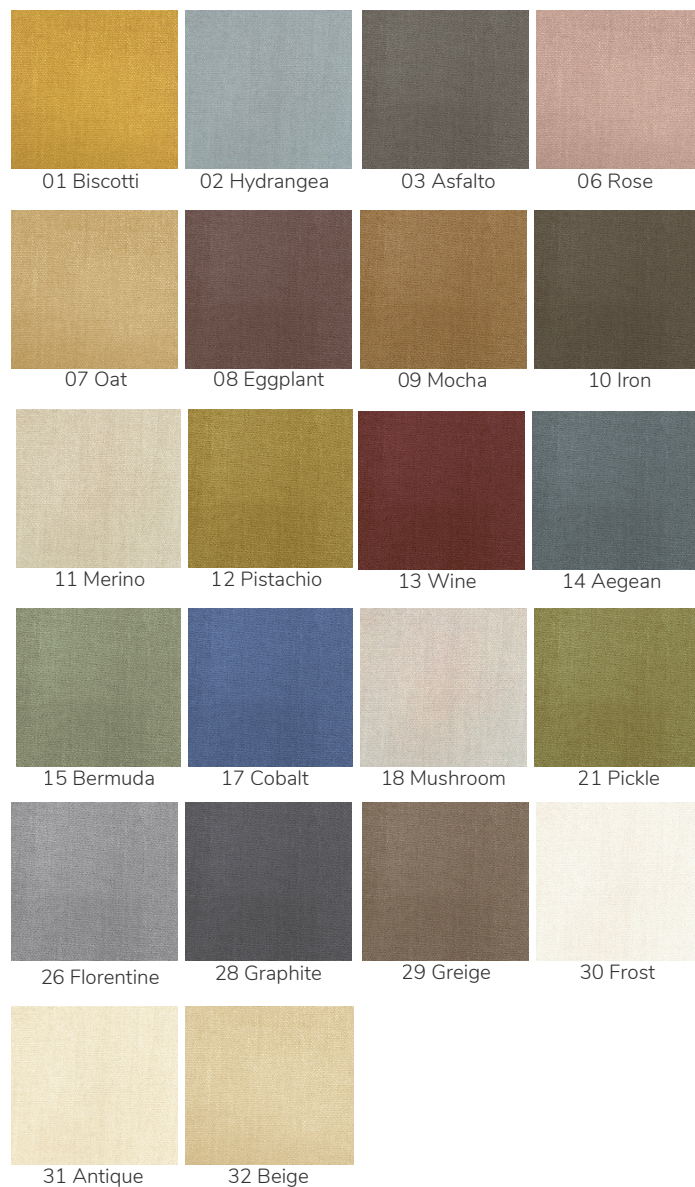

DIVINO

Textured Linen Panama

Item# 10101

Content: 90% Linen 10% Polyamide

Martindale: 100,000

Width: 55.12 in (140 cm)

Weight: 36.68 oz/ly (1200 gr/lm)

Application: Upholstery, Drapery

CFA: available

Minimum order: 2 yards

Color Fastness (to light): 5

Do not wash

Do not bleach

Dry clean, mild process

Iron at max 150C, without steam

Do not tumble dry