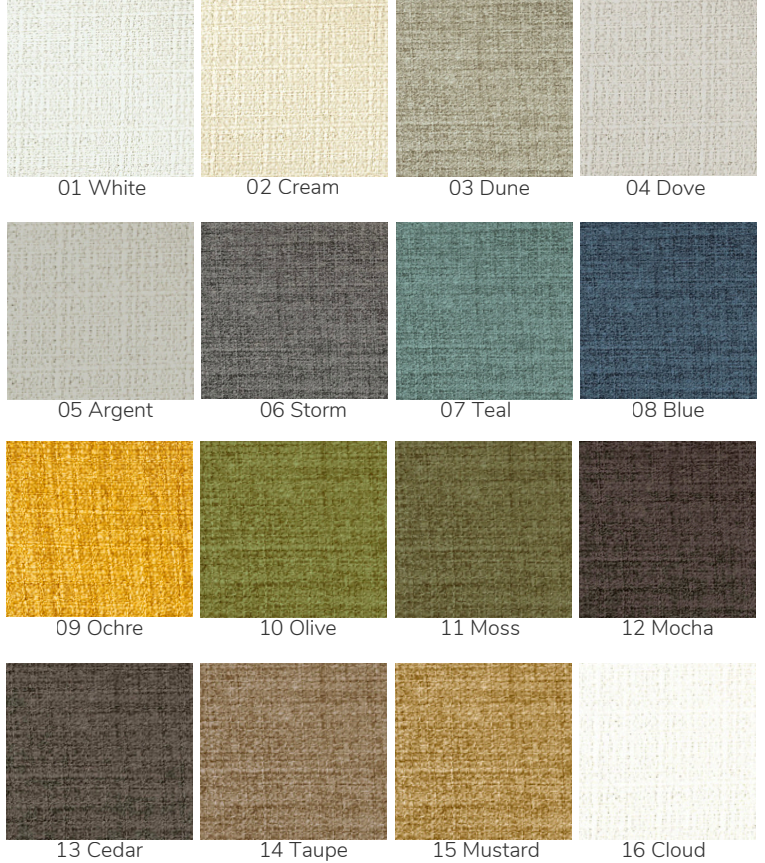

CREPUSCOLO

Dim-Out, Double Width

Item# 13207

Content: 100% Polyester Flame Retardant

Width: 116 in (295 cm)

Weight: 40.3 oz/ly (1250 gr/lm)

Application: Drapery

Features: Passes NFPA 701

Minimum Order: 2 yards

Color Fastness (to light): 4/5

Type: Dimout

Note: The fabric on this sample is shown railroaded

DIM-OUT fabric (blocks approx. 95% of light)

 Wash at max 30C, mild process

 Do not bleach